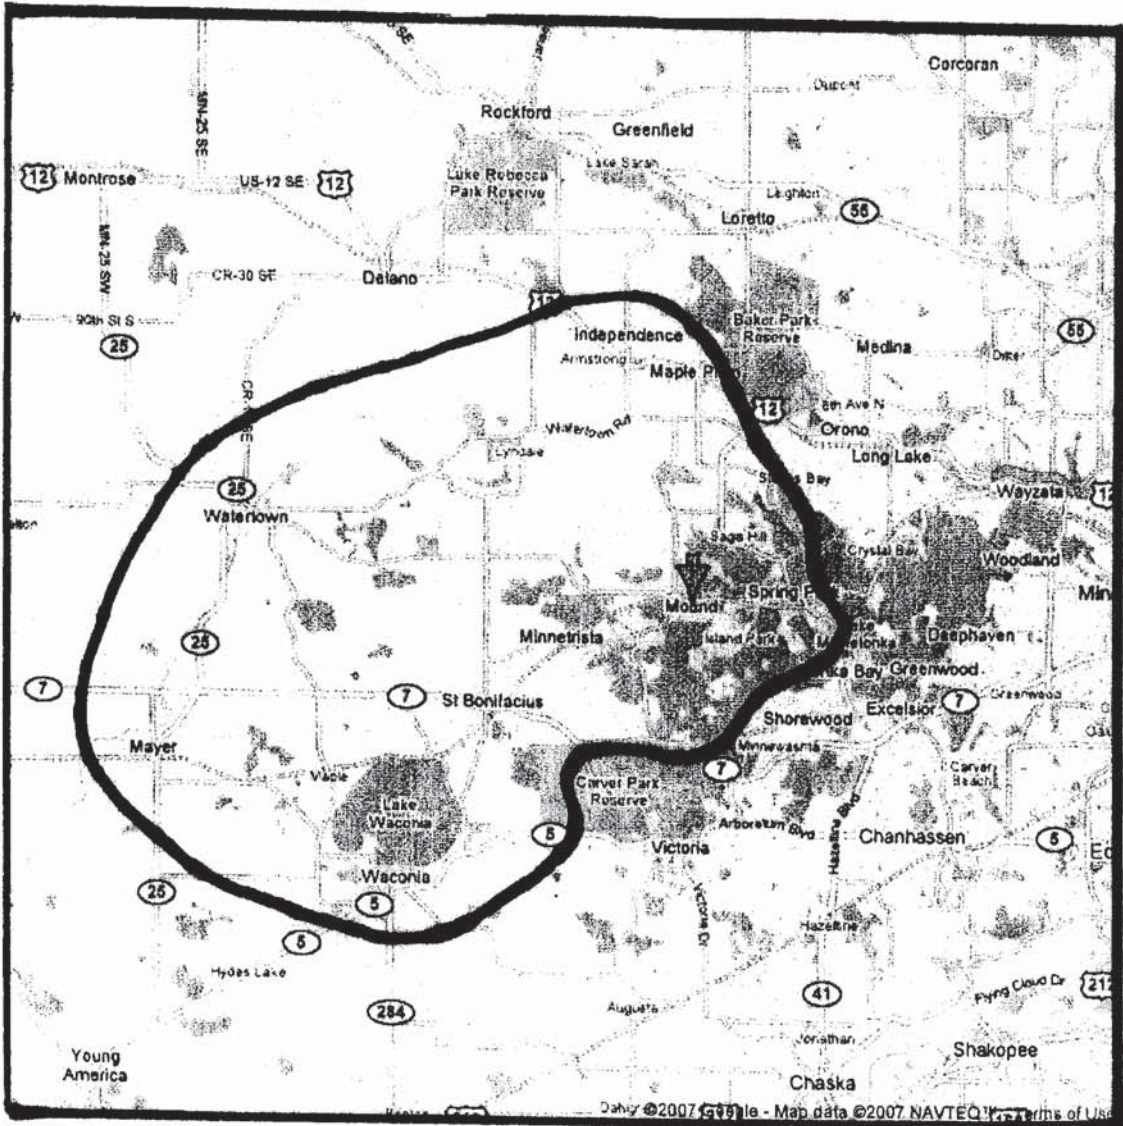

UPPER TONKA LITTLE LEAGUE LEAGUE BOUNDRIES

Description: Boundaries meet the west side of Chanhassen LL and South Tonka LL, they extend north thru Crystal Bay and Stubbs Bay, they continue north around the north side of Maple Plain and Independence, they extend south west towards Watertown, around the West side, they continue South towards Mayer, around the West side, continuing south around the West side of Waconia, continuing around the South side of Waconia, and connecting back to the West side of Chanhassen LL.